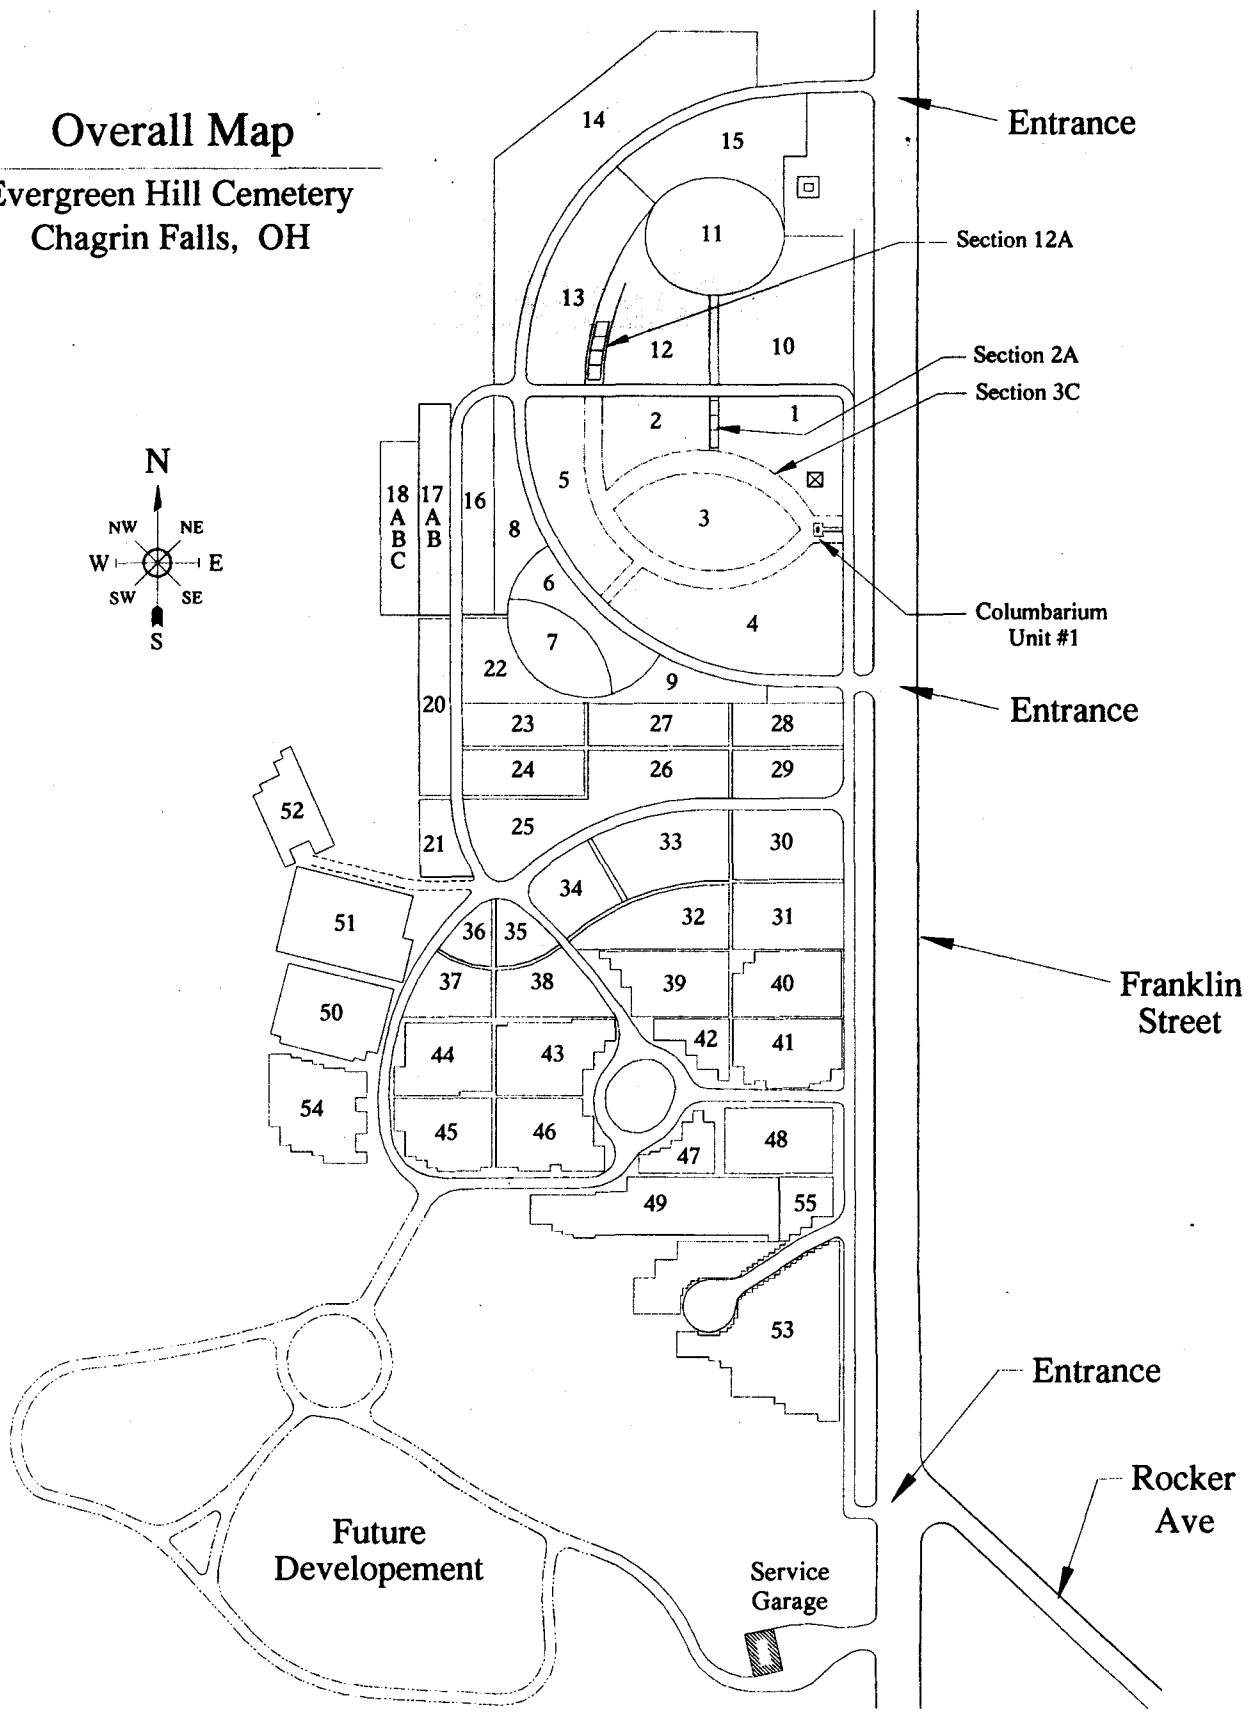

# Overall Map

Evergreen Hill Cemetery  
Chagrin Falls, OH

Evergreen Hill Cemetery

T

2/7/2011

506 South Franklin St.  
Chagrin Falls, OH 44022  
Phone: (440) 247-1158

Cemetery Mapping Services  
**CMS**  
219 Webbshaw Drive  
Centerville OH, 45458